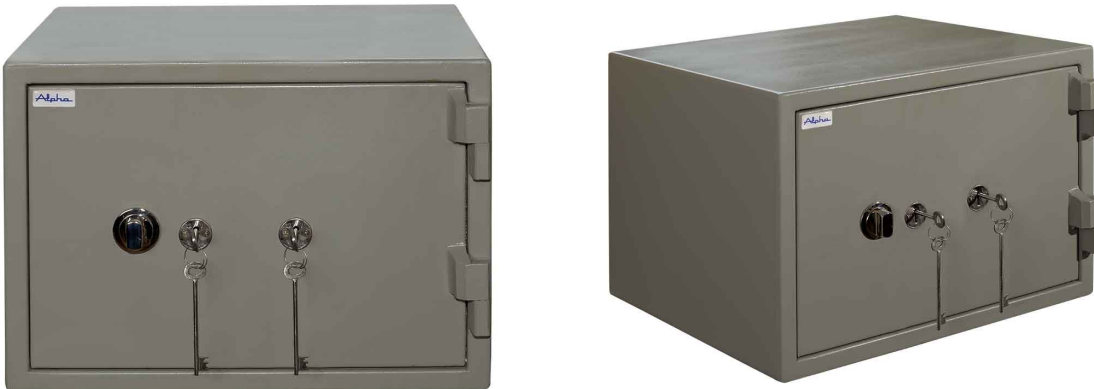

Alpha Home Safe - 2 Key Lock (ALP-HS-2KL-S)

Model No: WFL-ALP-HS-2KL-S

Price:

Rs. 147,999

Warranty:

1 Years(s) manufacturer warranty.

1 Year Comprehensive Warranty (Only For Manufacturing & Timber Defects.) Fabric, PVC & Leather Defects Will Not Cover.

Specifications:

- :Name: Alpha Home Safe - 2 Key Lock (ALP-HS-2KL-S)
- :Type: Safes
- :Upholstery: Double Walled
- :Material: Solid Steel
- :Technology: Key Lock
- :Country Of Origin: Sri Lanka
- :Dimensions: H34.5 x W48.6 x D43.5 (External Dimension) H21 x W34.7 x D30cm (Internal Dimension)
- :Colors: Grey
- :Weight: 135Kg
- :Other Information: Fire Resistance