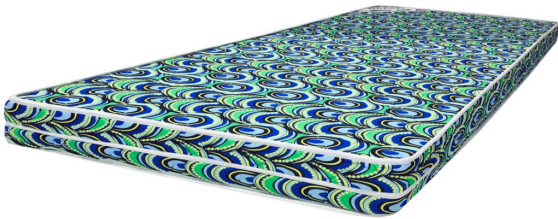

Cool Foam Mattress 72x48x4 (WFL-CF-72X48X4-SS)

Model No: WFL-CF-72X48X4-SS

Price:

Rs. 22,699

Warranty:

7 Years(s) manufacturer warranty.

7 Years Warranty

Delivery: