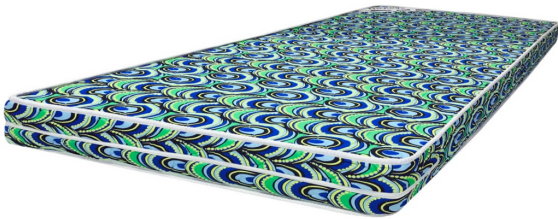

Cool Foam Mattress 72x60x4 (WFL-CF-72X60X4-SS)

Model No: WFL-CF-72X60X4-SS

Price:

Rs. 27,799

Warranty:

7 Years(s) manufacturer warranty.

7 Years Warranty

Delivery: