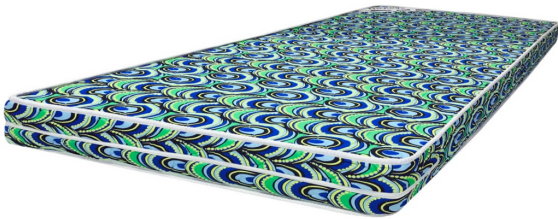

**Cool Foam Mattress 75x36x4 (WFL-CF-75X36X4-SS)**

Model No: WFL-CF-75X36X4-SS

**Price:**

---

Rs. 17,899

**Warranty:**

---

7 Years(s) manufacturer warranty.