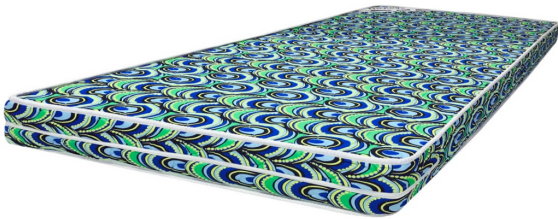

Cool Foam Mattress 75x60x4 (WFL-CF-75X60X4-SS)

Model No: WFL-CF-75X60X4-SS

Price:

Rs. 28,699

Warranty:

7 Years(s) manufacturer warranty.

7 Years Warranty

Delivery: