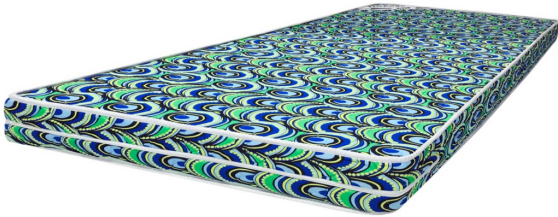

Cool Foam Mattress 75x72x4 (WFL-CF-75X72X4-SS)

Model No: WFL-CF-75X72X4-SS

Price:

Rs. 34,199

Warranty:

7 Years(s) manufacturer warranty.

7 Years Warranty

Delivery: