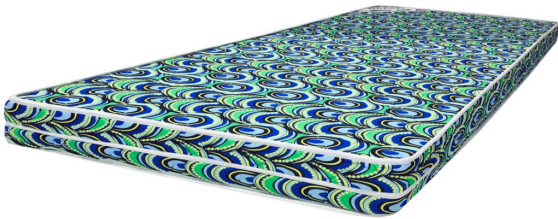

## Cool Foam Mattress 78x36x4 (WFL-CF-78X36X4-SS)

Model No: WFL-CF-78X36X4-SS