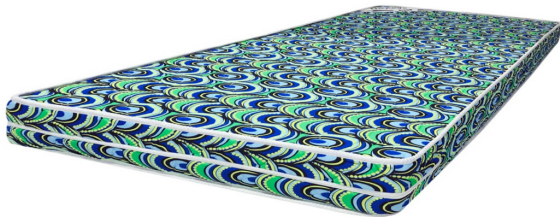

**Cool Foam Mattress 78x48x4 (WFL-CF-78X48X4-SS)**

Model No: WFL-CF-78X48X4-SS

**Price:**

---

Rs. 24,099

**Warranty:**

---

7 Years(s) manufacturer warranty.