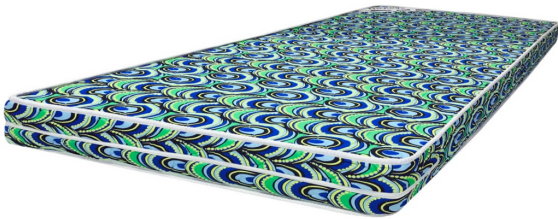

Cool Foam Mattress 78x72x4 (WFL-CF-78X72X4-SS)

Model No: WFL-CF-78X72X4-SS

Price:

Rs. 35,399

Warranty:

7 Years(s) manufacturer warranty.

7 Years Warranty

Delivery: