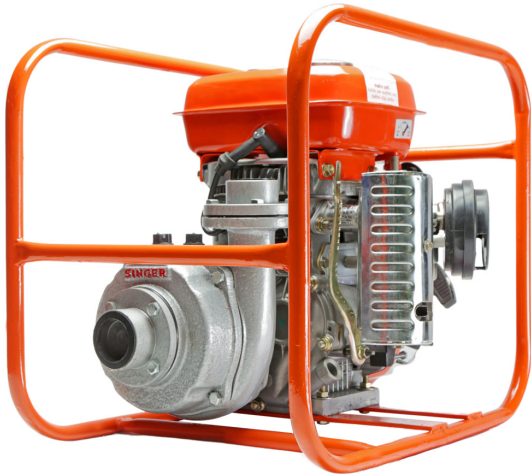

SINGER®

Singer Agro Pump - 210Ft, 1.50" X 1.25", 4.0HP

Model No: WP-DI-SG-S

Price:

Rs. 134,999

Warranty:

1 Years(s) manufacturer warranty.
1 Year Manufacturer Warranty.

Delivery:

Specifications:

- Type: Agro Pumps
- Motor (HP): 4
- Total Head: 210 ft
- Suction Lift: 25 ft
- Pipe Dimension: 1.50" X 1.25"
- Capacity (gln/h): 3250
- Engine: Greaves
- Other Information: Kerosene

Date: 2024-11-24 17:10