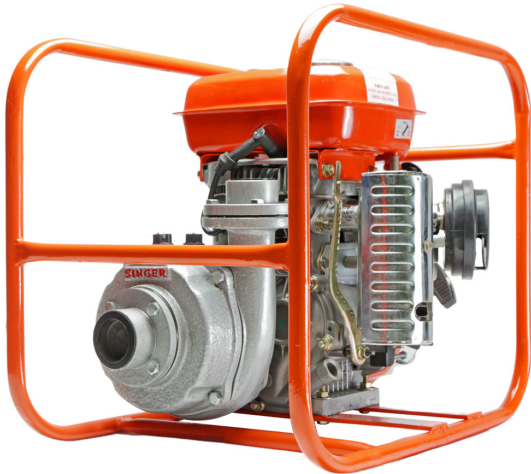

## Singer Agro Pump - 210Ft, 1.50" X 1.25", 4.0HP

Model No: WP-DI-SG-S

### Price:

---

Rs. 134,999

## Specifications:

---

- Type: Agro Pumps
- Motor (HP): 4
- Total Head: 210 ft
- Suction Lift: 25 ft
- Pipe Dimension: 1.50" X 1.25"
- Capacity (gln/h): 3250
- Engine: Greaves
- Other Information: Kerosene