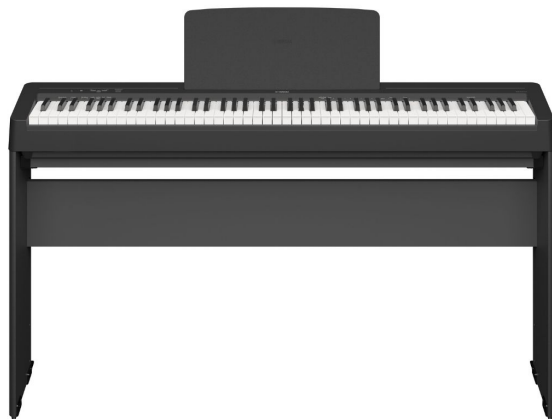

Yamaha Portable Digital Picano P-145B

Model No: Y-P145B

Price:

Rs. 239,500

Warranty:

1 Years(s) manufacturer warranty.
1 Year Manufacturer Warranty.

Delivery:

Delivery - Standard 3 To 5 Working Days.

Specifications:

- :Type: Portable Digital Piano
- :Model: P-145B
- :Control Interface - Keyboard - Number Of Keys: 88 Keys
- :Adaptor For Keyboard: PA-150B or an equivalent recommended by Yamaha (Output: DC 12 V, 1.5 A)
- :SD Card/USB Slot: USB
- :Speakers: Oval (12 cm x 8 cm) x 2
- :Control Interface - Type: GHC keyboard with matte black keytops
- :Control Interface - Touch Response: Hard/Medium/Soft/Fixed
- :Voices - Polyphony - Number of Polyphony (Max.): 64 Polyphony
- :Voices - Preset - Number Of Voices: 10 Voices
- :Number Of Preset Songs: 10 Voice Demo Songs + 10 Piano Preset Songs
- :Overall Controls: Yes
- :Connectivity: Headphones, AUX OUT, USB To Host, DC IN, Sustain Pedal, Pedal Unit
- :Amplifiers: 7 W x 2
- :Power Consumption: 6 W (When using PA-150B adaptor)
- :Power Supply: PA-150B or an equivalent recommended by Yamaha (Output: DC 12 V, 1.5 A)
- :Included Accessories: Owner's Manual, Online Member Product Registration, Music rest, Footswitch, AC adaptor* (PA-150B or an equivalent recommended by Yamaha) *Varies by area
- :Dimensions: 1,424 mm x 223 mm x 362 mm [56-1/16" x 8-3/4" x 14-1/4"]
- :Weight: 11.1 kg [24 lb, 8 oz]